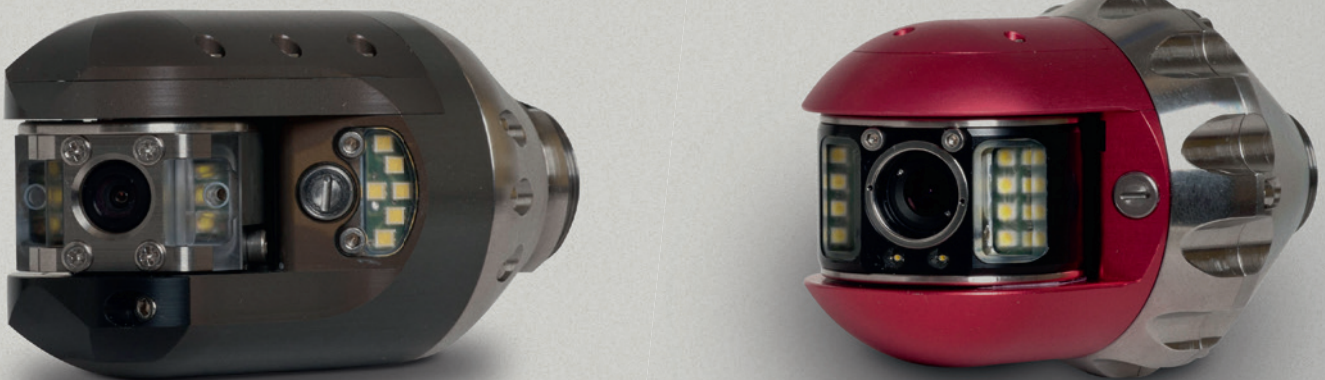

Axial cameras

RIK-3240 | RIK-3240/RO | RIK-5570

Pan and tilt cameras

RSK-60100 | RSK-78110

RIEZLER

AXIAL color TV cameras

RIK-3240

RIK-3240/RO

RIK-5570

Application area	DN 40 - DN 150	DN 40 - DN 150	DN 70 - DN 400
Suitable for bends (87° bend)	as of DN50	as of DN50	as of DN100
Automatic horizontal compensation	✘	✓	✓
Waterproof	up to 3 bar	up to 3 bar	up to 5 bar
Material	Stainless steel	Stainless steel	Stainless steel
Pluggable installation	✓	✓	✓
High-resolution color camera module	✓ 420 lines	✓ 420 lines	✓ 480 lines
High performance-lighting	16 LEDs	16 LEDs	12 LEDs
Lens	90°	90°	97°
Focus	Fix focus (5cm - ∞)	Fix focus (5cm - ∞)	Fix focus (5cm - ∞)
Dimensions (Diameter / length)	32 mm / 40 mm	32 mm / 40 mm	55 mm / 70 mm
Weight	ca. 150 g	ca. 190 g	ca. 550 g

RIK-3240 / RIK-3240/RO

RIK-5570

Camera accessories

Guide sleeves

Guide brushes

Skids

Pan and tilt color TV cameras

RSK-60100 RSK-78110

Application area	DN 70 - DN 400	DN 100 - DN 400
Suitable for bends (87° bend)	as of DN100	as of DN100
Swivel range	± 115°	± 110°
Waterproof	up to 5 bar	up to 5 bar
Material	Alu-stainless steel	Alu-stainless steel
Pluggable installation	✓	✓
High-resolution color camera module	✓ 420 lines	✓ 480 lines
High performance-lighting	18 LEDs	18 LEDs
Lens	68°	97°
Focus	Electric (1cm - ∞)	Electric (1cm - ∞)
Dimensions (Diameter / length)	60 mm / 100 mm	78 mm / 110 mm
Weight	ca. 680 g	ca. 950 g
Parallel Laser	✓	✗