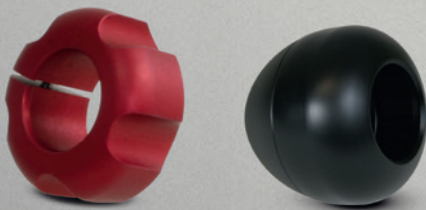

RIK-5570

Application area	DN 40 - DN 150	DN 40 - DN 150	DN 70 - DN 400
Suitable for bends (87° bend)	as of DN50	as of DN50	as of DN100
Automatic horizontal compensation	✘	✓	✓
Waterproof	up to 3 bar	up to 3 bar	up to 5 bar
Material	Stainless steel	Stainless steel	Stainless steel
Pluggable installation	✓	✓	✓
High-resolution color camera module	✓ 420 lines	✓ 420 lines	✓ 480 lines
High performance-lighting	16 LEDs	16 LEDs	12 LEDs
Lens	90°	90°	97°
Focus	Fix focus (5cm - ∞)	Fix focus (5cm - ∞)	Fix focus (5cm - ∞)
Dimensions (Diameter / length)	32 mm / 40 mm	32 mm / 40 mm	55 mm / 70 mm
Weight	ca. 150 g	ca. 190 g	ca. 550 g

RIK-3240 / RIK-3240/RO

RIK-5570

Camera accessories

Guide sleeves

Guide brushes

Skids

Pan and tilt color TV cameras

RSK-60100 RSK-78110

Application area	DN 70 - DN 400	DN 100 - DN 400
Suitable for bends (87° bend)	as of DN100	as of DN100
Swivel range	± 115°	± 110°
Waterproof	up to 5 bar	up to 5 bar
Material	Alu-stainless steel	Alu-stainless steel
Pluggable installation	✓	✓
High-resolution color camera module	✓ 420 lines	✓ 480 lines
High performance-lighting	18 LEDs	18 LEDs
Lens	68°	97°
Focus	Electric (1cm - ∞)	Electric (1cm - ∞)
Dimensions (Diameter / length)	60 mm / 100 mm	78 mm / 110 mm
Weight	ca. 680 g	ca. 950 g
Parallel Laser	✓	✗