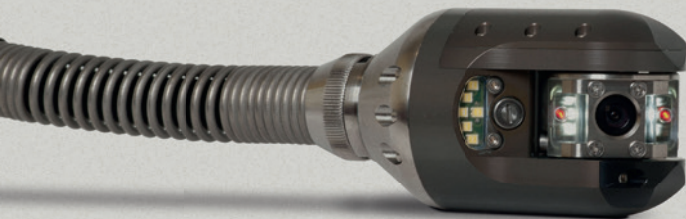

Pan and tilt color TV cameras

RSK-60100 RSK-78110

Application area	DN 70 - DN 400	DN 100 - DN 400
Suitable for bends (87° bend)	as of DN100	as of DN100
Swivel range	± 115°	± 110°
Waterproof	up to 5 bar	up to 5 bar
Material	Alu-stainless steel	Alu-stainless steel
Pluggable installation	✓	✓
High-resolution color camera module	✓ 420 lines	✓ 480 lines
High performance-lighting	18 LEDs	18 LEDs
Lens	68°	97°
Focus	Electric (1cm - ∞)	Electric (1cm - ∞)
Dimensions (Diameter / length)	60 mm / 100 mm	78 mm / 110 mm
Weight	ca. 680 g	ca. 950 g
Parallel Laser	✓	✗

RSK-60100