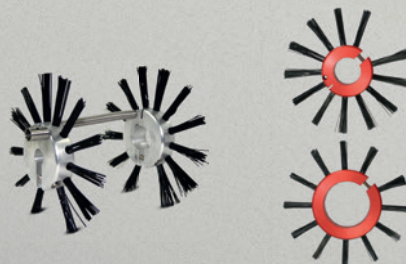

RIK-5570

Application area	DN 40 - DN 150	DN 40 - DN 150	DN 70 - DN 400
Suitable for bends (87° bend)	as of DN50	as of DN50	as of DN100
Automatic horizontal compensation	✘	✓	✓
Waterproof	up to 3 bar	up to 3 bar	up to 5 bar
Material	Stainless steel	Stainless steel	Stainless steel
Pluggable installation	✓	✓	✓
High-resolution color camera module	✓ 420 lines	✓ 420 lines	✓ 480 lines
High performance-lighting	16 LEDs	16 LEDs	12 LEDs
Lens	90°	90°	97°
Focus	Fix focus (5cm - ∞)	Fix focus (5cm - ∞)	Fix focus (5cm - ∞)
Dimensions (Diameter / length)	32 mm / 40 mm	32 mm / 40 mm	55 mm / 70 mm
Weight	ca. 150 g	ca. 190 g	ca. 550 g

RIK-3240 / RIK-3240/RO

RIK-5570

Camera accessories

Guide sleeves

Guide brushes

Skids

Pan and tilt color TV cameras

RSK-60100 RSK-78110

Application area	DN 70 - DN 400	DN 100 - DN 400
Suitable for bends (87° bend)	as of DN100	as of DN100
Swivel range	± 115°	± 110°
Waterproof	up to 5 bar	up to 5 bar
Material	Alu-stainless steel	Alu-stainless steel
Pluggable installation	✓	✓
High-resolution color camera module	✓ 420 lines	✓ 480 lines
High performance-lighting	18 LEDs	18 LEDs
Lens	68°	97°
Focus	Electric (1cm - ∞)	Electric (1cm - ∞)
Dimensions (Diameter / length)	60 mm / 100 mm	78 mm / 110 mm
Weight	ca. 680 g	ca. 950 g
Parallel Laser	✓	✗